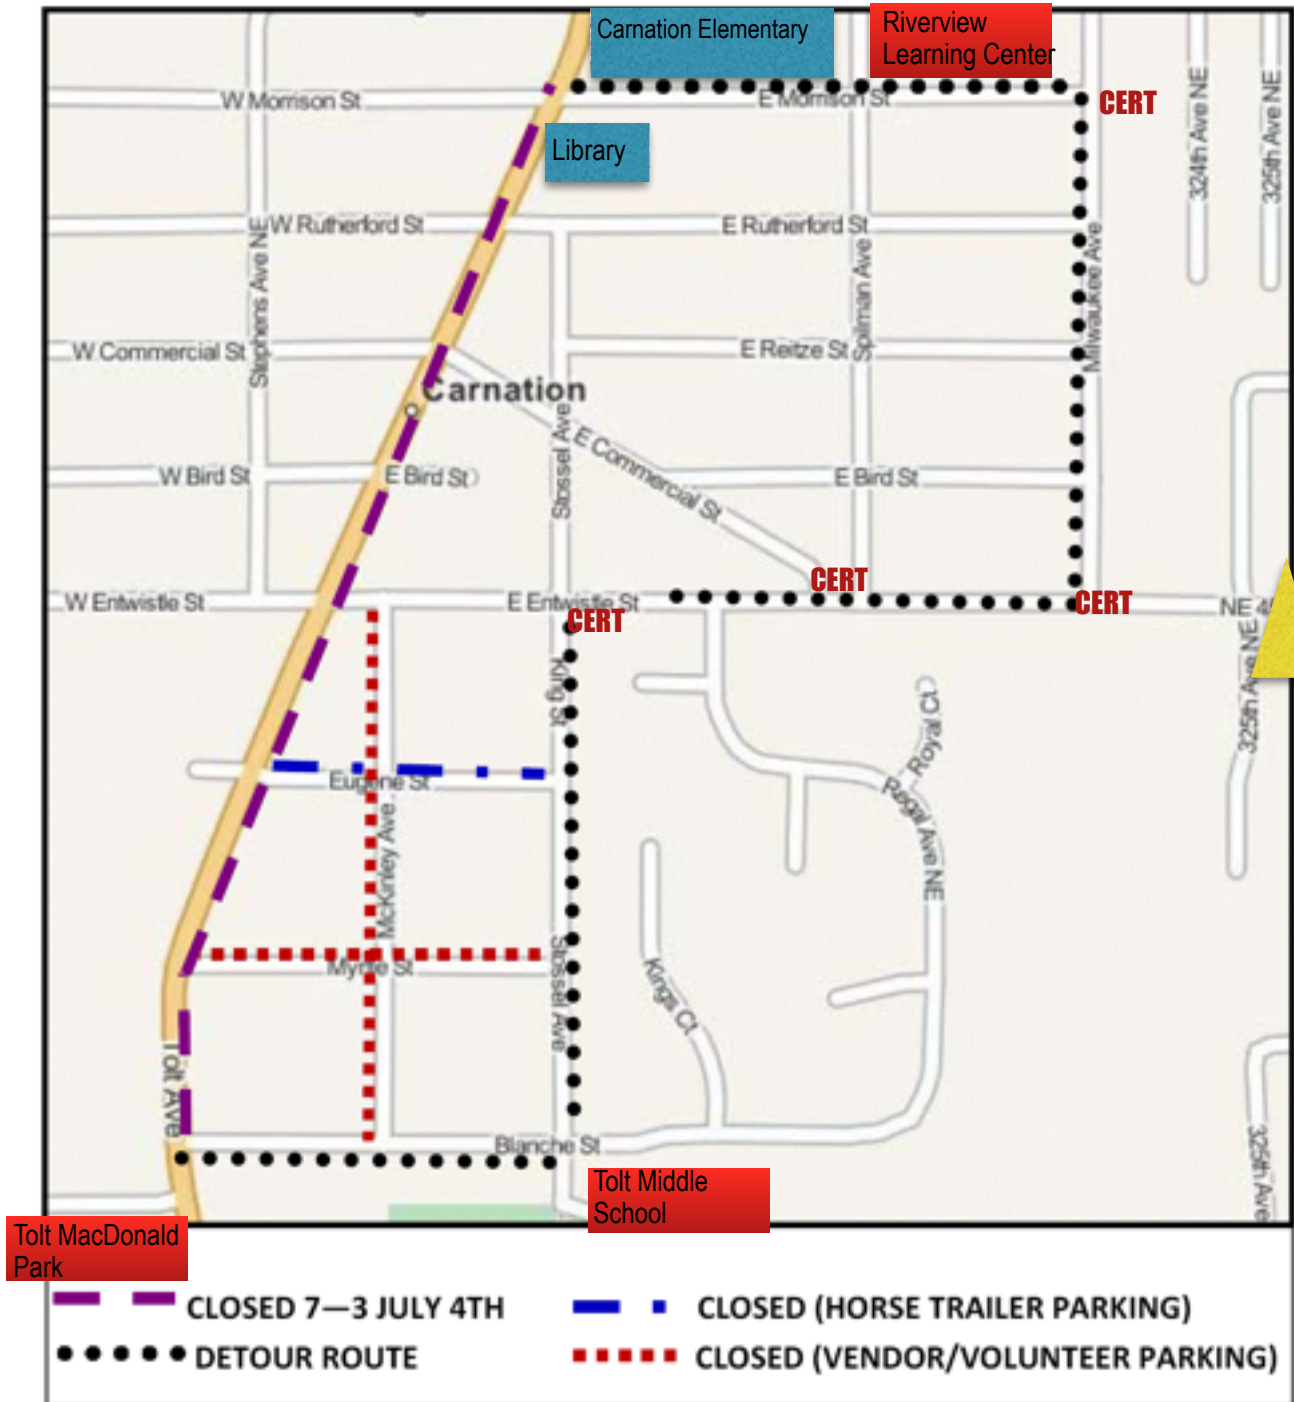

JULY 4TH CELEBRATION - DETOUR ROUTE MAP

There are 2 churches on E. Entwistle Carnation Bible Church & the LDS Church where you can tell people to park

On E. Morrison Street we have handicap parking in the front of Carnation Elementary School and the Library. (In the back of Carnation Elementary general parking)

Off of Milwaukee Ave is General Parking, in front of Tolt Middle School & Tolt MacDonald Park

All traffic will stop at 8:25AM for the 5K Run until 8:40AM as long as all the runners are off of E. Entwistle. The CERT Volunteer at E. Entwistle & King Street will then notify everyone when the last of the runners/walkers have gone by in which to allow traffic to resume.